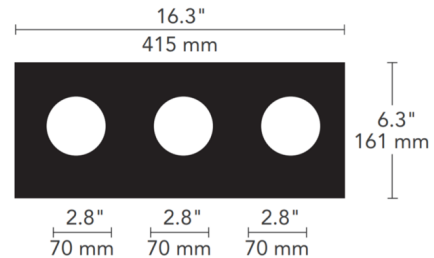

Description

The Element 1X3 Round on Square Trimmed Flanged Trim is made of cold rolled steel for excellent durability. Available in Black or White finish. White finish can be painted. 2.8 inch round cut out for each LED module. ETL listed. Suitable for damp locations. A complete fixture includes a housing, light module (must order corresponding number of modules based on housing size), and trim, sold separately.

Shown in black

Specifications

REFLECTOR/BAFFLE COLOR	N/A
BODY FINISH	Black
WATTAGE	N/A
DIMMER	N/A
DIMENSIONS	16.3"W x 6.3"H
BULB NOT INCLUDED	1 x LED/120V LED

CLICK TO VIEW PRODUCT

Notes: