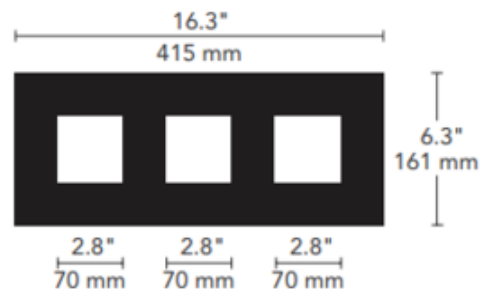

**BRAND**

Element by Tech Lighting

**DESCRIPTION**

The Element 1X3 Square on Square Trimmed Flanged Trim is made of cold rolled steel for excellent durability. Available in Black or White finish. White finish can be painted. ETL listed. Suitable for damp locations. A complete fixture includes a housing, light module (must order corresponding number of modules based on housing size), and trim, sold separately.

*Shown in: Black*

<b>TRIM COLOR</b>	N/A
<b>BODY FINISH</b>	Black
<b>WATTAGE</b>	N/A
<b>DIMMER</b>	N/A
<b>DIMENSIONS</b>	16.3"W x 6.3"H
<b>LAMP</b>	1 x LED/120V LED

**ITEM NUMBER** ELE452964

COMPANY	PROJECT	FIXTURE TYPE	APPROVED BY	DATE