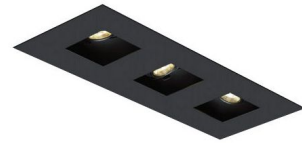

## 1X3 Square on Square Trimmed Flanged Trim By Visual Comfort Architectural

### Description

The Element 1X3 Square on Square Trimmed Flanged Trim is made of cold rolled steel for excellent durability. Available in Black or White finish. White finish can be painted. ETL listed. Suitable for damp locations. A complete fixture includes a housing, light module (must order corresponding number of modules based on housing size), and trim, sold separately.

### Specifications

REFLECTOR/BAFFLE COLOR	N/A
BODY FINISH	Black
WATTAGE	N/A
DIMMER	N/A
DIMENSIONS	16.3"W x 6.3"H
BULB NOT INCLUDED	1 x LED/120V LED

CLICK TO VIEW PRODUCT

Notes: