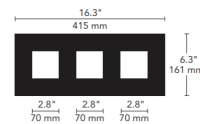

## 1X3 Square on Square Trimmed Flanged Trim By Visual Comfort Architectural

### Description

The Element 1X3 Square on Square Trimmed Flanged Trim is made of cold rolled steel for excellent durability. Available in Black or White finish. White finish can be painted. ETL listed. Suitable for damp locations. A complete fixture includes a housing, light module (must order corresponding number of modules based on housing size), and trim, sold separately.

### Specifications

REFLECTOR/BAFFLE COLOR	N/A
BODY FINISH	Black
WATTAGE	N/A
DIMMER	N/A
DIMENSIONS	16.3"W x 6.3"H
BULB NOT INCLUDED	1 x LED/120V LED

CLICK TO VIEW PRODUCT

Notes: