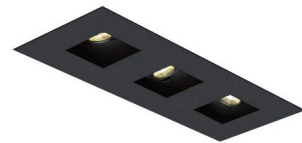

## 1X3 Square on Square Trimmed Flanged Trim By Visual Comfort Architectural

### Description

The Element 1X3 Square on Square Trimmed Flanged Trim is made of cold rolled steel for excellent durability. Available in Black or White finish. White finish can be painted. ETL listed. Suitable for damp locations. A complete fixture includes a housing, light module (must order corresponding number of modules based on housing size), and trim, sold separately.

### Specifications

REFLECTOR/BAFFLE COLOR	N/A
BODY FINISH	Black
WATTAGE	N/A
DIMMER	N/A
DIMENSIONS	16.3"W x 6.3"H
BULB NOT INCLUDED	1 x LED/120V LED

CLICK TO VIEW PRODUCT

Notes: