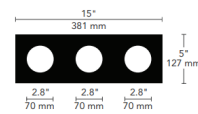

Description

The Element 1X3 Round on Square Trimmed Flangeless Trim is made of cold rolled steel for excellent durability. Available in Black or White finish. White finish can be painted. 15 inch width x 5 inch height with 2.8 inch round cut out for each LED module. ETL listed. Suitable for damp locations. A complete fixture includes a housing, light module (must order corresponding number of modules based on housing size), and trim, sold separately.

Shown in black

Specifications

REFLECTOR/BAFFLE COLOR	N/A
BODY FINISH	Black
WATTAGE	N/A
DIMMER	N/A
DIMENSIONS	15"W x 5"H
BULB NOT INCLUDED	1 x LED/120V LED

CLICK TO VIEW PRODUCT

Notes: