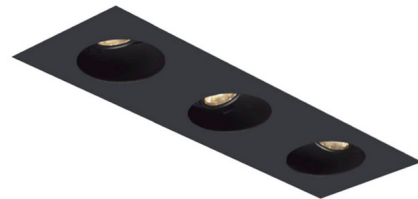

Lightology

lightology.com
866-954-4489
04-24-26

Project: _____

Company: _____

Location: _____ Fixture Type: _____

SPEC #: **ELE452970**

Approved On: _____ Approved By: _____

1X3 Round on Square Trimmed Flangeless Trim

By Visual Comfort Architectural

Description

The Element 1X3 Round on Square Trimmed Flangeless Trim is made of cold rolled steel for excellent durability. Available in Black or White finish. White finish can be painted. 15 inch width x 5 inch height with 2.8 inch round cut out for each LED module. ETL listed. Suitable for damp locations. A complete fixture includes a housing, light module (must order corresponding number of modules based on housing size), and trim, sold separately.

Shown in black

Specifications

REFLECTOR/BAFFLE COLOR	N/A
BODY FINISH	Black
WATTAGE	N/A
DIMMER	N/A
DIMENSIONS	15"W x 5"H
BULB NOT INCLUDED	1 x LED/120V LED

CLICK TO VIEW PRODUCT

Notes: