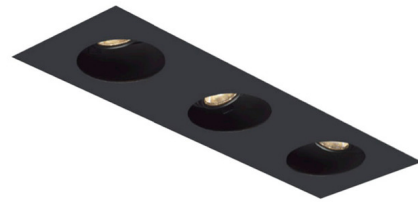

Lightology

lightology.com
866-954-4489
04-25-26

Project: _____

Company: _____

Location: _____ Fixture Type: _____

SPEC #: **ELE452970**

Approved On: _____ Approved By: _____

1X3 Round on Square Trimmed Flangeless Trim By Visual Comfort Architectural

Description

The Element 1X3 Round on Square Trimmed Flangeless Trim is made of cold rolled steel for excellent durability. Available in Black or White finish. White finish can be painted. 15 inch width x 5 inch height with 2.8 inch round cut out for each LED module. ETL listed. Suitable for damp locations. A complete fixture includes a housing, light module (must order corresponding number of modules based on housing size), and trim, sold separately.

Shown in black

Specifications

REFLECTOR/BAFFLE COLOR	N/A
BODY FINISH	Black
WATTAGE	N/A
DIMMER	N/A
DIMENSIONS	15"W x 5"H
BULB NOT INCLUDED	1 x LED/120V LED

CLICK TO VIEW PRODUCT

Notes: