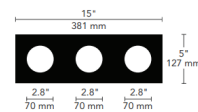

By Visual Comfort Architectural

Description

The Element 1X3 Round on Square Trimmed Flangeless Trim is made of cold rolled steel for excellent durability. Available in Black or White finish. White finish can be painted. 15 inch width x 5 inch height with 2.8 inch round cut out for each LED module. ETL listed. Suitable for damp locations. A complete fixture includes a housing, light module (must order corresponding number of modules based on housing size), and trim, sold separately.

Shown in black

Specifications

REFLECTOR/BAFFLE COLOR	N/A
BODY FINISH	Black
WATTAGE	N/A
DIMMER	N/A
DIMENSIONS	15"W x 5"H
BULB NOT INCLUDED	1 x LED/120V LED

CLICK TO VIEW PRODUCT

Notes: