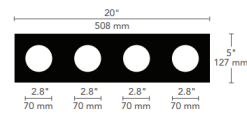

Description

The Element 1X4 Round on Square Trimmed Flangeless Trim is made of cold rolled steel for excellent durability. Available in Black or White finish. White finish can be painted. 20 inch width x 5 inch height with 2.8 inch round cut out for each LED module. ETL listed. Suitable for damp locations. A complete fixture includes a housing, light module (must order corresponding number of modules based on housing size), and trim, sold separately.

Shown in black

Specifications

REFLECTOR/BAFFLE COLOR	N/A
BODY FINISH	Black
WATTAGE	N/A
DIMMER	N/A
DIMENSIONS	20"W x 5"H
BULB NOT INCLUDED	1 x LED/120V LED

CLICK TO VIEW PRODUCT

Notes: