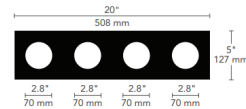

Description

The Element 1X4 Round on Square Trimmed Flangeless Trim is made of cold rolled steel for excellent durability. Available in Black or White finish. White finish can be painted. 20 inch width x 5 inch height with 2.8 inch round cut out for each LED module. ETL listed. Suitable for damp locations. A complete fixture includes a housing, light module (must order corresponding number of modules based on housing size), and trim, sold separately.

Shown in black

Specifications

REFLECTOR/BAFFLE COLOR	N/A
BODY FINISH	Black
WATTAGE	N/A
DIMMER	N/A
DIMENSIONS	20"W x 5"H
BULB NOT INCLUDED	1 x LED/120V LED

CLICK TO VIEW PRODUCT

Notes: