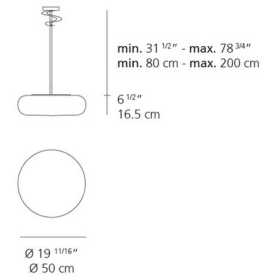

Lightology

lightology.com
866-954-4489
05-14-26

Project: _____
Company: _____
Location: _____ Fixture Type: _____
SPEC #: **ART453020**
Approved On: _____ Approved By: _____

Itka Pendant By Artemide

Description

The Itka Pendant offers a calming and inviting presence, distinguished by its pure, simple form and beautifully diffused ambient illumination. This elegant fixture features a perfectly circular, acid-etched, handblown glass diffuser, a testament to artisanal craftsmanship and quality. The rounded edges and understated silhouette of the Itka create a serene environment, effortlessly enhancing any space with its gentle glow. The acid-etched finish ensures a soft, uniform diffusion of light, minimizing harshness and contributing to a relaxed atmosphere. Crafted from a combination of exquisite glass and durable metal, the Itka Pendant combines delicate beauty with robust construction. It's an ideal choice for creating a tranquil ambiance over a dining table, a kitchen island, or in a bedroom, where its simple elegance and calming light will elevate the overall feel of the room.

Specifications

COLOR	Frosted
BODY FINISH	White
WATTAGE	69W
DIMMER	Standard 120V
DIMENSIONS	19.7"W x 6.5"H
BULB NOT INCLUDED	3 x A19/Medium (E26)/23W/120V LED

CLICK TO VIEW PRODUCT

Notes: