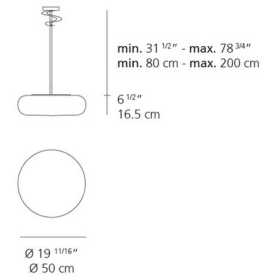

### Specifications

COLOR	Frosted
BODY FINISH	White
WATTAGE	69W
DIMMER	Standard 120V
DIMENSIONS	19.7"W x 6.5"H
BULB NOT INCLUDED	3 x A19/Medium (E26)/23W/120V LED

CLICK TO VIEW PRODUCT

Notes: