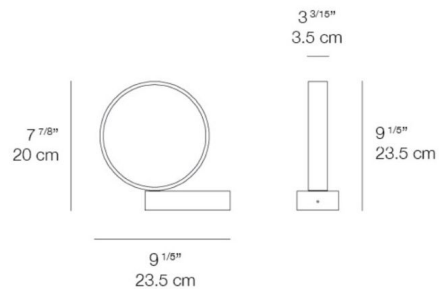

CLICK TO VIEW PRODUCT

Notes: