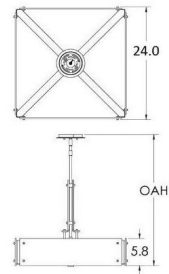

Specifications

COLOR Smoke Granite
 BODY FINISH Gunmetal
 WATTAGE 300W
 DIMMER Standard 120V
 DIMENSIONS 24"W x 5.8"H
 BULB NOT INCLUDED 4 x A19/Medium (E26)/75W/120V Incandescent
 OTHER BULB OPTIONS 4 x A19/Medium (E26)/120V LED

Technical Information

PRODUCT DIMENSIONS Adjustable in 3 inch increments from 21.6" - 66.6"

Notes:

Shown in gunmetal / smoke granite

CLICK TO VIEW PRODUCT