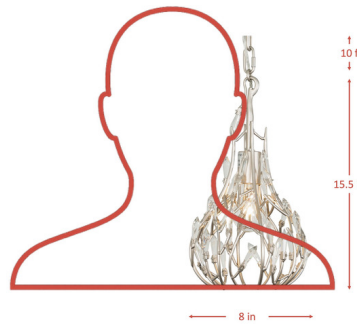

## Bask Mini Pendant By Varaluz

### Description

Instantly elevate your favorite indoor space with the Bask Mini Pendant. This pendant light is built with a unique blend of hand-forged recycled steel and pre-installed premium crystal, culminating in a breathtaking light fixture.

Shown in gold dust / crystal

### Specifications

COLOR	Crystal
BODY FINISH	Gold Dust
WATTAGE	14W
DIMMER	Standard 120V
DIMENSIONS	8"W x 15.5"H
BULB NOT INCLUDED	1 x A19/Medium (E26)/14W/120V LED
COUNTRY OF ORIGIN	Philippines

CLICK TO VIEW PRODUCT