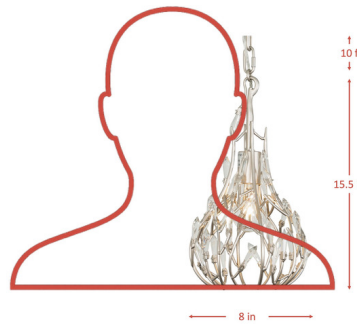

Lightology

lightology.com
866-954-4489
05-16-26

Project: _____

Company: _____

Location: _____ Fixture Type: _____

SPEC #: **VAR453559**

Approved On: _____ Approved By: _____

Bask Mini Pendant By Varaluz

Description

Instantly elevate your favorite indoor space with the Bask Mini Pendant. This pendant light is built with a unique blend of hand-forged recycled steel and pre-installed premium crystal, culminating in a breathtaking light fixture.

Shown in gold dust / crystal

Specifications

COLOR	Crystal
BODY FINISH	Gold Dust
WATTAGE	14W
DIMMER	Standard 120V
DIMENSIONS	8"W x 15.5"H
BULB NOT INCLUDED	1 x A19/Medium (E26)/14W/120V LED
COUNTRY OF ORIGIN	Philippines