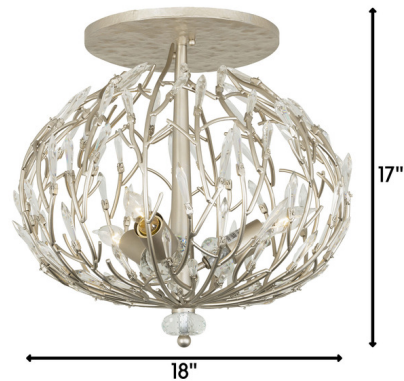

Lightology

lightology.com
866-954-4489
05-17-26

Project: _____

Company: _____

Location: _____ Fixture Type: _____

SPEC #: **VAR453565**

Approved On: _____ Approved By: _____

Bask Semi Flush Ceiling Light By Varaluz

Description

Instantly elevate your favorite indoor space with the Bask Semi-Flush Ceiling Light. This overhead light is built with a unique blend of hand-forged recycled steel and pre-installed premium crystal, culminating in a breathtaking light fixture.

Specifications

COLOR Crystal
BODY FINISH Gold Dust
WATTAGE 42W
DIMMER Standard 120V
DIMENSIONS 18"W x 17"H
BULB NOT INCLUDED 3 x A19/Medium (E26)/14W/120V LED
OTHER BULB OPTIONS B10/Medium (E26)/120V LED
COUNTRY OF ORIGIN Philippines

Shown in gold dust / crystal

CLICK TO VIEW PRODUCT

Notes: