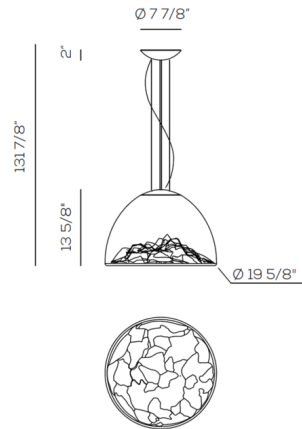

### Description

The Mountain View Pendant is made of transparent mouthblown blown glass, handmade by master craftsmen. Includes LED driver with Leading Edge and Phase Cut dimming.

### Specifications

COLOR	Crystal
BODY FINISH	Gold / Crystal
WATTAGE	18.5W
DIMMER	Standard 120V
DIMENSIONS	19.63"W x 13.63"H
INTEGRATED LED MODULE	1 x LED/18.5W/120V LED
COUNTRY OF ORIGIN	Italy

### Technical Information

PRODUCT DIMENSIONS	Maximum Overall Height: 131 7/8"
COLOR RENDERING	90 CRI
LAMP COLOR	3000K
LUMENS/WATT	110.22
LUMINOUS FLUX	2039 lumens

Shown in gold / crystal / crystal

CLICK TO VIEW PRODUCT