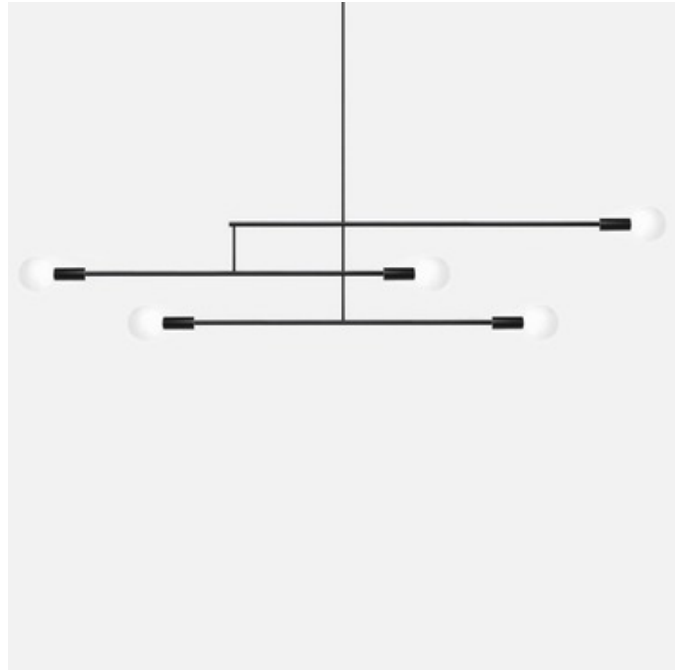

**BRAND**

Andrew Neyer

**DESCRIPTION**

The Big Mobile Chandelier features rotating arms for a wide spread of light. This adaptable fixture adds a sculptural element perfect for living and dining areas.

*Shown in: Black*

<b>SHADE COLOR</b>	N/A
<b>BODY FINISH</b>	Black
<b>WATTAGE</b>	25W
<b>DIMMER</b>	Standard 120V
<b>DIMENSIONS</b>	77.25"L x 15"H
<b>BULB NOT INCLUDED</b>	
<b>LAMP</b>	5 x G25/Medium (E26)/5W/120V LED 5 x G25/Medium (E26)/60W/120V Incandescent

**SPEC #** ANA453636

**DIMENSIONS**

**SWING PATH**

**DIMENSIONS**

**SWING PATH**

COMPANY	PROJECT	FIXTURE TYPE	APPROVED BY	DATE