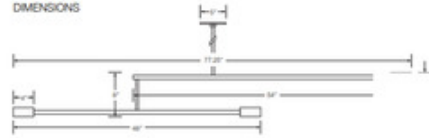

DIMENSIONS