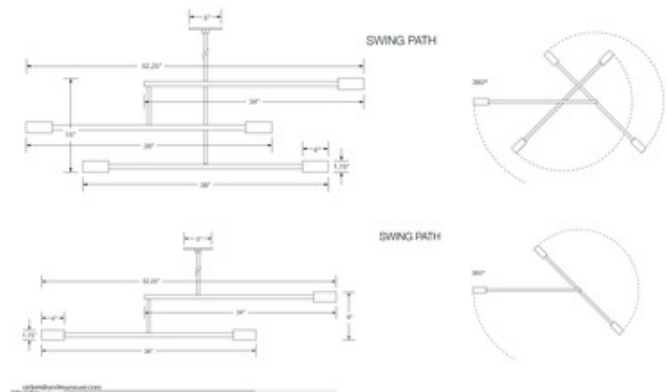

DESCRIPTION

The Mobile Chandelier is a unique fixture with rotating arms which provides a wide spread of light and adds a sculptural element perfect for living and dining areas. Available in White or Black with two or three arms. Globe bulbs recommended. Choice of 6, 12, 18, 24, 30, 36, or 42 inch down rod. UL listed. Made in Ohio.

Shown in: Black

SHADE COLOR	N/A
BODY FINISH	Black
WATTAGE	15W
DIMMER	Standard 120V
DIMENSIONS	52.25"W x 8"H
BULB NOT INCLUDED	
LAMP	3 x G25/Medium (E26)/5W/120V LED 3 x G25/Medium (E26)/60W/120V Incandescent