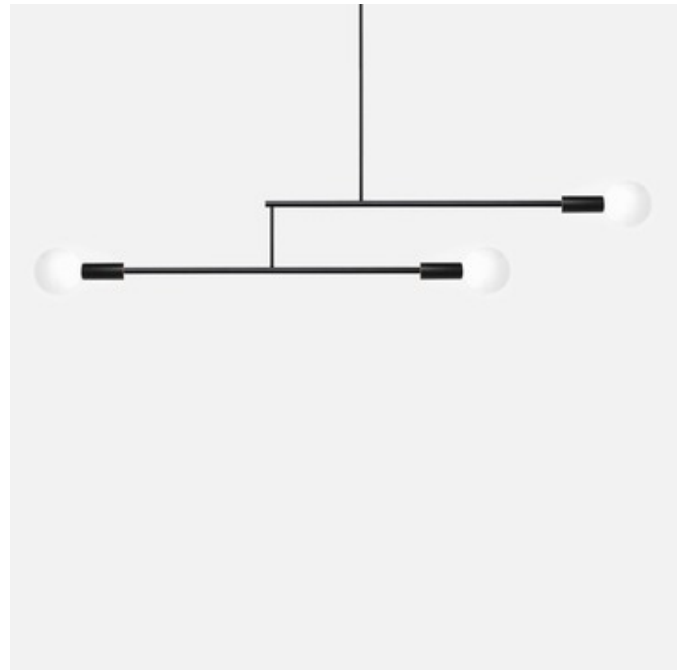

Lightology

Mobile Chandelier

SPEC #

ANA453650

DESIGNER

Andrew Neyer

BRAND

Andrew Neyer

DESCRIPTION

The Mobile Chandelier is a unique fixture with rotating arms which provides a wide spread of light and adds a sculptural element perfect for living and dining areas. Available in White or Black with two or three arms. Globe bulbs recommended. Choice of 6, 12, 18, 24, 30, 36, or 42 inch down rod. UL listed. Made in Ohio.

Shown in: Black

SHADE COLOR	N/A
BODY FINISH	Black
WATTAGE	15W
DIMMER	Standard 120V
DIMENSIONS	52.25"W x 8"H
BULB NOT INCLUDED	
LAMP	3 x G25/Medium (E26)/5W/120V LED 3 x G25/Medium (E26)/60W/120V Incandescent