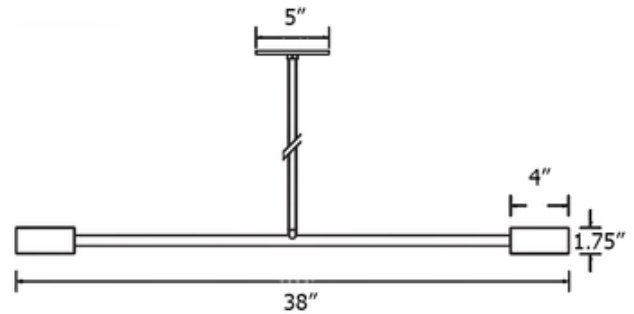

COMPANY

PROJECT

FIXTURE TYPE

APPROVED BY

DATE