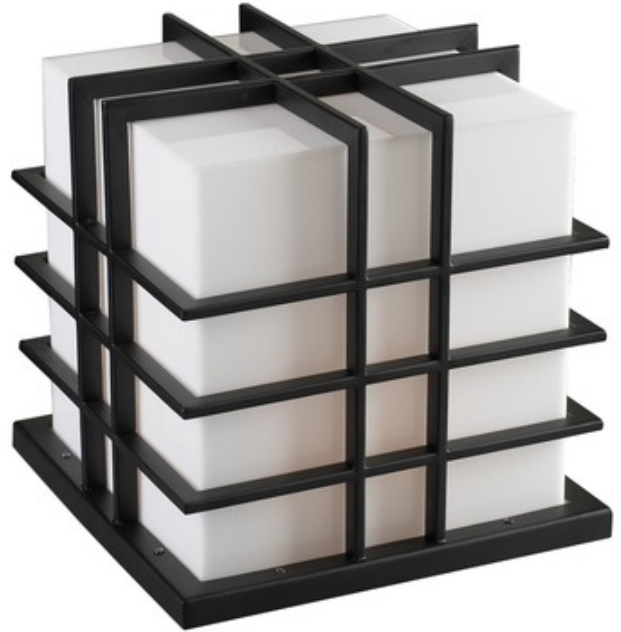

BRAND

PLC Lighting

DESCRIPTION

Amore Outdoor Post Light is an elegant fixture with a Matte Opal acrylic shade and a Bronze finish. One 60 watt, 120 volt A19 Medium base incandescent bulb is required, but not included. 12 inch width x 12 inch height x 12 inch depth.

SHADE COLOR	Matte Opal
BODY FINISH	Bronze
WATTAGE	43W
DIMMER	Standard 120V
DIMENSIONS	12"W x 12"H
BULB NOT INCLUDED	
LAMP	1 x A19/Medium (E26)/43W/120V Incandescent

SPEC # PLC454214

COMPANY

PROJECT

FIXTURE TYPE