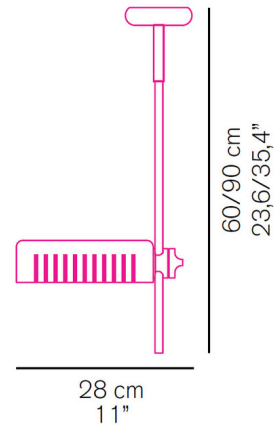

Shown in chrome / black

Specifications

COLOR Black
BODY FINISH Chrome
WATTAGE 24W
DIMMER 0-10V
DIMENSIONS 11"W x 35.4"H
INTEGRATED LED MODULE 1 x LED/24W/120V LED
COUNTRY OF ORIGIN Italy

Technical Information

COLOR RENDERING 85 CRI
LAMP COLOR 2700K
LUMENS/WATT 170.83
LUMINOUS FLUX 4100 lumens

CLICK TO VIEW PRODUCT

Notes: