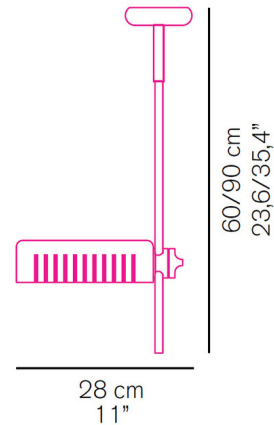

Shown in chrome / black

Specifications

COLOR . . . . . Black
BODY FINISH . . . . . Chrome
WATTAGE 24W
DIMMER 0-10V
DIMENSIONS . . . . . 11"W x 35.4"H
INTEGRATED LED MODULE . . . . . 1 x LED/24W/120V LED
COUNTRY OF ORIGIN . . . . . Italy

Technical Information

COLOR RENDERING . . . . . 85 CRI
LAMP COLOR 2700K
LUMENS/WATT 170.83
LUMINOUS FLUX . . . . . 4100 lumens

CLICK TO VIEW PRODUCT

Notes: