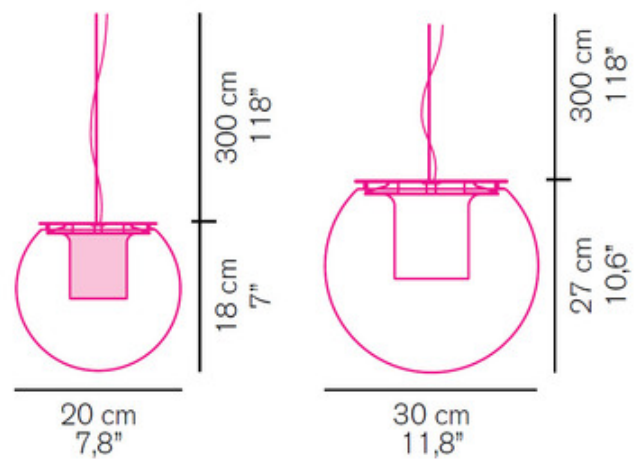

COMPANY

PROJECT

FIXTURE TYPE

APPROVED BY

DATE