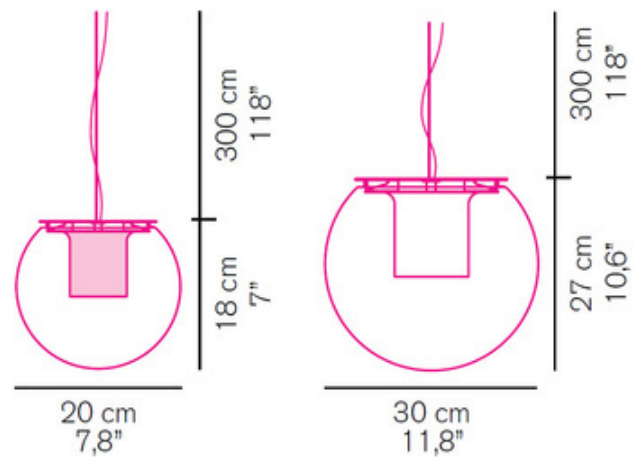

DESIGNER

Joe Colombo

BRAND

Oluce Srl

DESCRIPTION

The Globe Pendant features a Transparent Blown Glass diffuser supported by a Satin Nickel or Anodic Bronze frame.

Shown in: Satin Nickel / Transparent

SHADE COLOR	Transparent
BODY FINISH	Satin Nickel
WATTAGE	40W
DIMMER	Not Dimmable
DIMENSIONS	7.8"W x 7"H
LAMP	1 x B10/Candelabra (E12)/40W/120V Incandescent B10/Candelabra (E12)/120V LED