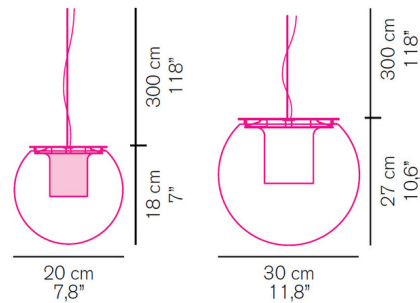

By Oluce Srl

Description

The Globe Pendant features a Transparent Blown Glass diffuser supported by a Satin Nickel or Anodic Bronze frame.

Shown in satin nickel / transparent

Specifications

COLOR Transparent
BODY FINISH Satin Nickel
WATTAGE 40W
DIMMER Not Dimmable
DIMENSIONS 7.8"W x 7"H
BULB NOT INCLUDED 1 x B10/Candelabra (E12)/40W/120V Incandescent
OTHER BULB OPTIONS B10/Candelabra (E12)/120V LED
COUNTRY OF ORIGIN Italy