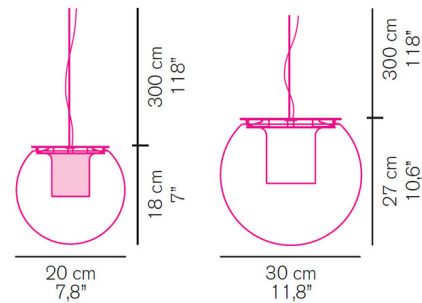

### Specifications

COLOR	Transparent
BODY FINISH	Satin Nickel
WATTAGE	40W
DIMMER	Not Dimmable
DIMENSIONS	7.8"W x 7"H
BULB NOT INCLUDED	1 x B10/Candelabra (E12)/40W/120V Incandescent
OTHER BULB OPTIONS	B10/Candelabra (E12)/120V LED
COUNTRY OF ORIGIN	Italy