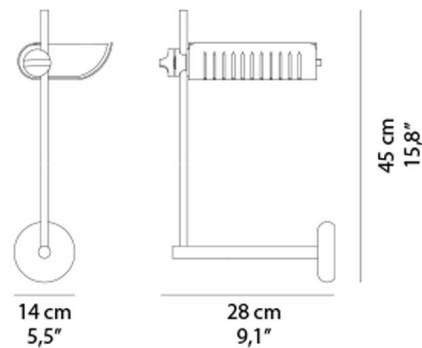

### Specifications

COLOR . . . . . Black  
BODY FINISH . . . . . Chrome  
WATTAGE . . . . . 24W  
DIMMER . . . . . 0-10V  
DIMENSIONS . . . . . 5.5"W x 15.8"H x 9.1"D  
INTEGRATED LED MODULE . . . . . 1 x LED/24W/120V LED  
COUNTRY OF ORIGIN . . . . . Italy