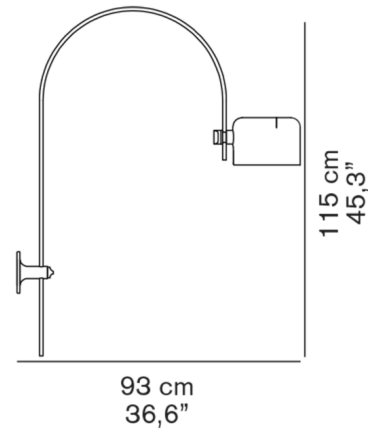

By Oluce Srl

Description

The Coupe 1158 Plug-In Wall Light, designed by Joe Colombo, features a lacquered metal drum shade with an arching stem.

Shown in chrome / black

Specifications

COLOR	Black
BODY FINISH	Chrome
WATTAGE	17W
DIMMER	N/A
DIMENSIONS	12"W x 45.3"H x 36.6"D
BULB NOT INCLUDED	1 x A19/Medium (E26)/17W/120V LED
OTHER BULB OPTIONS	1 x A19/Medium (E26)/100W/120V Incandescent
COUNTRY OF ORIGIN	Italy