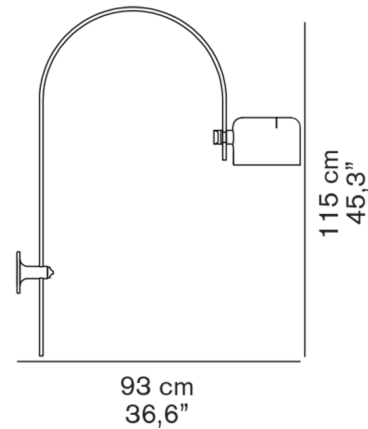

Description

The Coupe 1158 Plug-In Wall Light, designed by Joe Colombo, features a lacquered metal drum shade with an arching stem.

Shown in chrome / black

Specifications

| | |
|--------------------|---|
| COLOR | Black |
| BODY FINISH | Chrome |
| WATTAGE | 17W |
| DIMMER | N/A |
| DIMENSIONS | 12"W x 45.3"H x 36.6"D |
| BULB NOT INCLUDED | 1 x A19/Medium (E26)/17W/120V LED |
| OTHER BULB OPTIONS | 1 x A19/Medium (E26)/100W/120V Incandescent |
| COUNTRY OF ORIGIN | Italy |