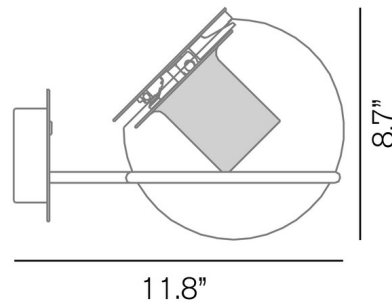

Specifications

COLOR	Transparent
BODY FINISH	Nickel Plated
WATTAGE	40W
DIMMER	Not Dimmable
DIMENSIONS	7.8"W x 8.7"H x 11.8"D
BULB NOT INCLUDED	1 x B10/Candelabra (E12)/40W/120V Incandescent
OTHER BULB OPTIONS	B10/Candelabra (E12)/120V LED
COUNTRY OF ORIGIN	Italy

CLICK TO VIEW PRODUCT

Notes: