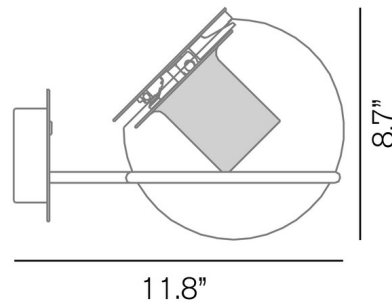

### Description

The Globe Wall Light beautifully displays a Transparent Blown Glass with a Satin Nickel or Gold finish. The globe may be placed at any angle allowing for specific task or ambient light.

### Specifications

COLOR	Transparent
BODY FINISH	Nickel Plated
WATTAGE	40W
DIMMER	Not Dimmable
DIMENSIONS	7.8"W x 8.7"H x 11.8"D
BULB NOT INCLUDED	1 x B10/Candelabra (E12)/40W/120V Incandescent
OTHER BULB OPTIONS	B10/Candelabra (E12)/120V LED
COUNTRY OF ORIGIN	Italy