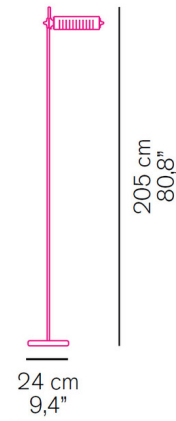

## Colombo Floor Lamp

By Oluce Srl

### Description

The Colombo Floor Lamp features a height adjustable reflector which provides both direct and indirect light and can be positioned freely along its chromium-plated stem with lacquered steel base. Originally designed in 1970, the Colombo Floor Lamp has been updated for the modern day with an integrated LED light source and a dimmer switch on the cord. Colombo's technological functionality and clean, streamlined shapes make for a timeless combination.

### Specifications

COLOR . . . . . Black  
BODY FINISH . . . . . Chrome  
WATTAGE . . . . . 24W  
DIMMER . . . . . Included  
DIMENSIONS . . . . . 9.4"W x 80.8"H  
INTEGRATED LED MODULE . . . . . 1 x LED/24W/120V LED  
COUNTRY OF ORIGIN . . . . . Italy

### Technical Information

COLOR RENDERING . . . . . 85 CRI  
LAMP COLOR . . . . . 2700K  
LUMENS/WATT . . . . . 137.50  
LUMINOUS FLUX . . . . . 3300 lumens

CLICK TO VIEW PRODUCT

Notes: