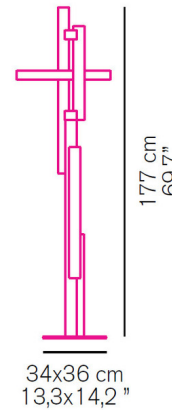

By Oluce Srl

Description

The Las Floor Lamp weds technological innovation with refined aesthetics, resulting in a new classic that can fit into a room. The modern aluminum structure emphasizes the horizontal and vertical lines.

Shown in gray

Specifications

| | |
|-----------------------|----------------------|
| COLOR | N/A |
| BODY FINISH | Gray |
| WATTAGE | 54W |
| DIMMER | Not Dimmable |
| DIMENSIONS | 19.7"W x 69.7"H |
| INTEGRATED LED MODULE | 3 x LED/18W/120V LED |
| COUNTRY OF ORIGIN | Italy |

Technical Information

| | |
|---------------|-------------|
| LAMP COLOR | 3000K |
| LUMENS/WATT | 383.33 |
| LUMINOUS FLUX | 6900 lumens |

CLICK TO VIEW PRODUCT

Notes: