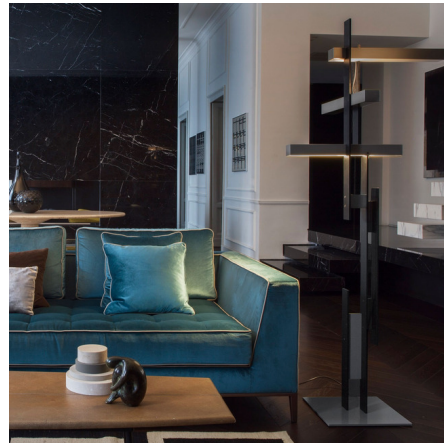

### Description

The Las Floor Lamp weds technological innovation with refined aesthetics, resulting in a new classic that can fit into a room. The modern aluminum structure emphasizes the horizontal and vertical lines.