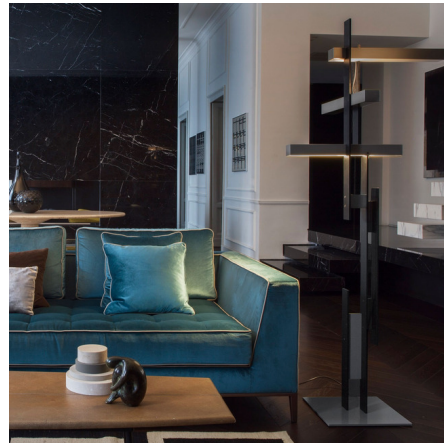

Lightology

lightology.com
866-954-4489
04-25-26

Project: _____

Company: _____

Location: _____ Fixture Type: _____

SPEC #: **OLC454465**

Approved On: _____ Approved By: _____

Las Floor Lamp

By Oluce Srl

Description

The Las Floor Lamp weds technological innovation with refined aesthetics, resulting in a new classic that can fit into a room. The modern aluminum structure emphasizes the horizontal and vertical lines.

Shown in gray