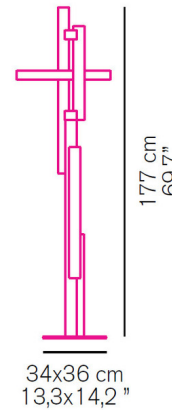

### Description

The Las Floor Lamp weds technological innovation with refined aesthetics, resulting in a new classic that can fit into a room. The modern aluminum structure emphasizes the horizontal and vertical lines.

### Specifications

COLOR	N/A
BODY FINISH	Gray
WATTAGE	54W
DIMMER	Not Dimmable
DIMENSIONS	19,7"W x 69,7"H
INTEGRATED LED MODULE	3 x LED/18W/120V LED
COUNTRY OF ORIGIN	Italy

### Technical Information

LAMP COLOR	3000K
LUMENS/WATT	383.33
LUMINOUS FLUX	6900 lumens

CLICK TO VIEW PRODUCT

Notes: