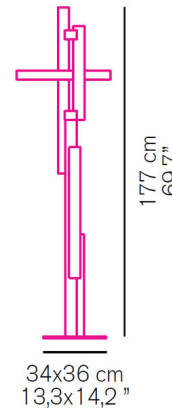

By Oluce Srl

Description

The Las Floor Lamp weds technological innovation with refined aesthetics, resulting in a new classic that can fit into a room. The modern aluminum structure emphasizes the horizontal and vertical lines.

Shown in gray

Specifications

COLOR	N/A
BODY FINISH	Gray
WATTAGE	54W
DIMMER	Not Dimmable
DIMENSIONS	19,7"W x 69,7"H
INTEGRATED LED MODULE	3 x LED/18W/120V LED
COUNTRY OF ORIGIN	Italy

Technical Information