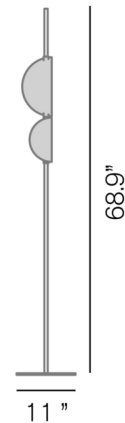

CLICK TO VIEW PRODUCT

Notes: