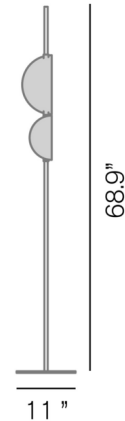

### Description

The Superluna Floor Lamp is a work of art and a customizable light. It features two rotating half spheres to allow for a personalized lighting experience. The shades are finished in Satin Brass or Black and painted opaque White on the inside to enhance the light. On/off foot switch on cord.

### Specifications

COLOR	N/A
BODY FINISH	Black
WATTAGE	15W
DIMMER	N/A
DIMENSIONS	11"W x 68.9"H
INTEGRATED LED MODULE	2 x LED/7.5W/120V LED
COUNTRY OF ORIGIN	Italy

### Technical Information

COLOR RENDERING	85 CRI
LAMP COLOR	3000K
LUMENS/WATT	204.00
LUMINOUS FLUX	1530 lumens

Shown in black

CLICK TO VIEW PRODUCT

Notes: