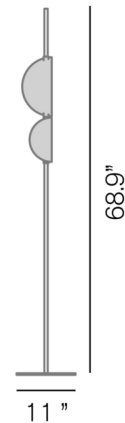

### Description

The Superluna Floor Lamp is a work of art and a customizable light. It features two rotating half spheres to allow for a personalized lighting experience. The shades are finished in Satin Brass or Black and painted opaque White on the inside to enhance the light. On/off foot switch on cord.

### Specifications

COLOR	N/A
BODY FINISH	Black
WATTAGE	15W
DIMMER	N/A
DIMENSIONS	11"W x 68.9"H
INTEGRATED LED MODULE	2 x LED/7.5W/120V LED
COUNTRY OF ORIGIN	Italy

### Technical Information

COLOR RENDERING	85 CRI
LAMP COLOR	3000K
LUMENS/WATT	204.00
LUMINOUS FLUX	1530 lumens

Shown in black

CLICK TO VIEW PRODUCT

Notes: