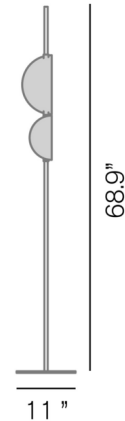

By Oluce Srl

Description

The Superluna Floor Lamp is a work of art and a customizable light. It features two rotating half spheres to allow for a personalized lighting experience. The shades are finished in Satin Brass or Black and painted opaque White on the inside to enhance the light. On/off foot switch on cord.

Specifications

COLOR	N/A
BODY FINISH	Black
WATTAGE	15W
DIMMER	N/A
DIMENSIONS	11"W x 68.9"H
INTEGRATED LED MODULE	2 x LED/7.5W/120V LED
COUNTRY OF ORIGIN	Italy

Technical Information

COLOR RENDERING	85 CRI
LAMP COLOR	3000K
LUMENS/WATT	204.00
LUMINOUS FLUX	1530 lumens

Shown in black

CLICK TO VIEW PRODUCT

Notes: