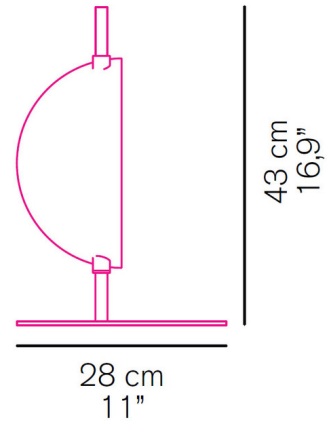

Shown in black / black

Specifications

COLOR	Black
BODY FINISH	Black
WATTAGE	15W
DIMMER	Not Dimmable
DIMENSIONS	11"W x 16.9"H
INTEGRATED LED MODULE	2 x LED/7.5W/120V LED
COUNTRY OF ORIGIN	Italy

Technical Information