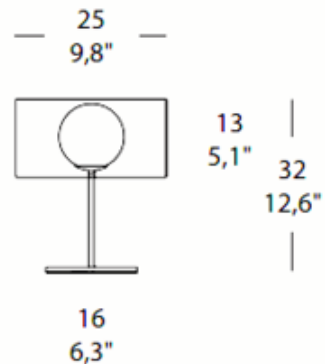

BRAND

Medialight

DESCRIPTION

The Fog Table Lamp features a ponge silk fabric shade with a blown glass globe internal diffuser. Shade available in Mocha, Black or White. Finish in Satin Nickel. One 40 watt, 120 volt JCD G9 halogen bulb is required, but not included. 9.8 inch diameter x 12.6 inch height. Designed by Andrea Lazzari and Mossimo Tonetto.

Shown in: Satin Nickel / Mocha

SHADE COLOR	Mocha
BODY FINISH	Satin Nickel
WATTAGE	40W
DIMMER	N/A
DIMENSIONS	9.8"W x 12.6"H
BULB NOT INCLUDED	
LAMP	1 x JCD/G9/40W/120V Halogen

SPEC #

MRS454589

COMPANY

PROJECT