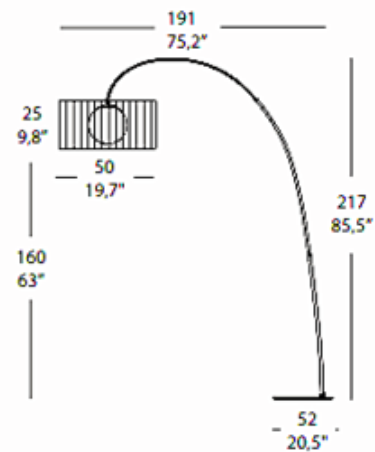

COMPANY

PROJECT

FIXTURE TYPE

APPROVED BY

DATE