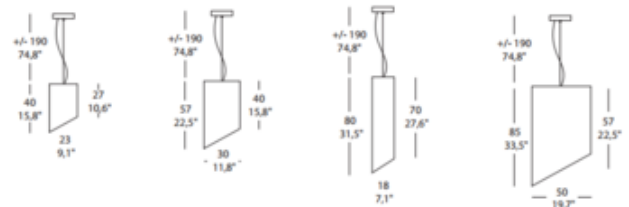

BRAND

Medialight

DESCRIPTION

Pank Pendant was created by obliquely cutting the end of the cylindrical fabric lampshade in order to produce an asymmetry that would bend the light and enable the user to project and modulate it as required. Features a White metal finish matched with a variety of fabric lampshades.

Shown in: White / Red / White

SHADE COLOR	Red / White
BODY FINISH	White
WATTAGE	12W
DIMMER	Standard 120V
DIMENSIONS	90.6"L x 9.1"W x 15.8"H
BULB NOT INCLUDED	
LAMP	1 x A19/Medium (E26)/12W/120V LED

SPEC # MRS455252