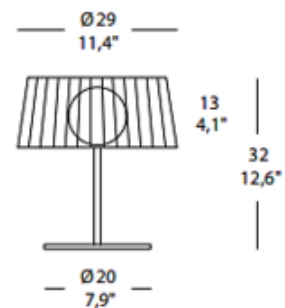

COMPANY

PROJECT

FIXTURE TYPE

APPROVED BY

DATE