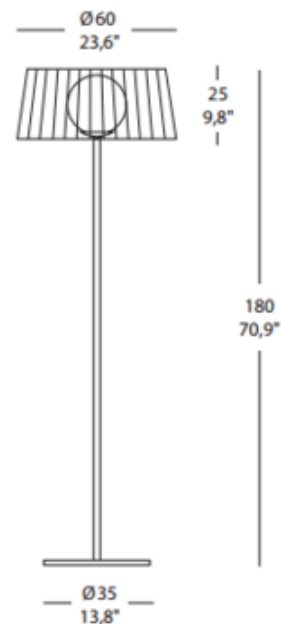

DESIGNER

Andrea Lazzari

BRAND

Medialight

DESCRIPTION

Ribbon Floor Lamp features silky cloth tape wrapped by hand around a metal structure, creating a unique visual effect thanks to the use of a blown glass diffuser that appears and disappears visually turning around the lamp shade. Shade available in Black, Mocha, White or Ivory with finish in Satin Nickel. One 100 watt, 120 volt A19 medium base incandescent bulb is required, but not included. 23.6 inch diameter x 70.9 inch height.

Shown in: Satin Nickel / Mocha

SHADE COLOR	Mocha
BODY FINISH	Satin Nickel
WATTAGE	72W
DIMMER	N/A
DIMENSIONS	23.6"W x 70.9"H
BULB NOT INCLUDED	
LAMP	1 x A19/Medium (E26)/72W/120V Incandescent

SPEC #

MRS455455