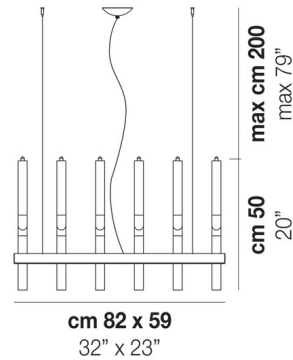

Shown in black nickel / crystal

Specifications

COLOR Crystal
BODY FINISH Black Nickel
WATTAGE 480W
DIMMER Standard 120V
DIMENSIONS 47"L x 31"W x 20"H x 28"D
BULB NOT INCLUDED 12 x JCD/G9/40W/120V Halogen