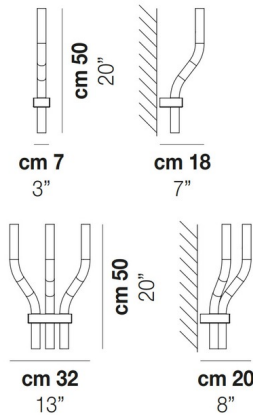

Shown in black nickel / crystal

Specifications

COLOR . . . . . Crystal
BODY FINISH . . . . . Black Nickel
WATTAGE 120W
DIMMER . . . . . Standard 120V
DIMENSIONS . . . . . 12"W x 16"H x 8"D
BULB NOT INCLUDED . . . . . 3 x JCD/G9/40W/120V Halogen

CLICK TO VIEW PRODUCT

Notes: