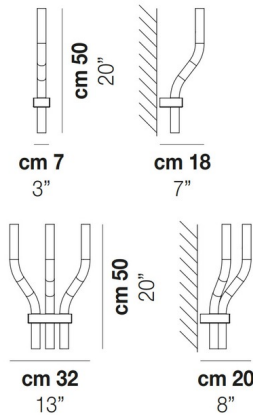

Shown in black nickel / crystal

Specifications

COLOR Crystal
BODY FINISH Black Nickel
WATTAGE 120W
DIMMER Standard 120V
DIMENSIONS 12"W x 16"H x 8"D
BULB NOT INCLUDED 3 x JCD/G9/40W/120V Halogen

CLICK TO VIEW PRODUCT