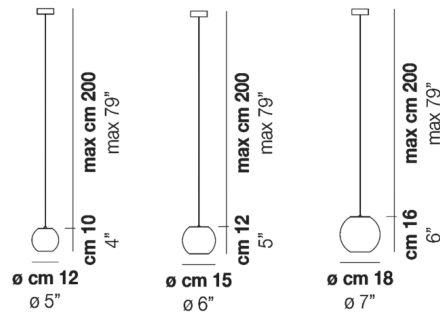

Shown in satin nickel / crystal

Specifications

| | |
|--------------------|-----------------------------|
| COLOR | Crystal |
| BODY FINISH | Satin Nickel |
| WATTAGE | 60W |
| DIMMER | Standard 120V |
| DIMENSIONS | 5"W x 4"H |
| BULB NOT INCLUDED | 1 x JCD/G9/60W/120V Halogen |
| OTHER BULB OPTIONS | 1 x JCD/G9/120V LED |

Technical Information

| | |
|--------------------|------------------|
| PRODUCT DIMENSIONS | Cord Length: 79" |
|--------------------|------------------|

CLICK TO VIEW PRODUCT

Notes: