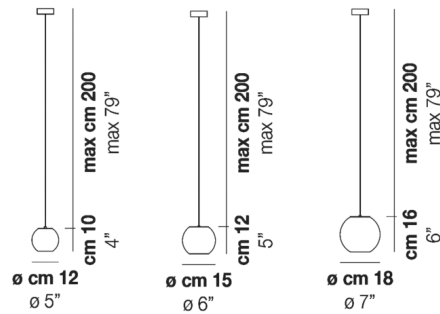

Shown in satin nickel / crystal

Specifications

COLOR	Crystal
BODY FINISH	Satin Nickel
WATTAGE	60W
DIMMER	Standard 120V
DIMENSIONS	5"W x 4"H
BULB NOT INCLUDED	1 x JCD/G9/60W/120V Halogen
OTHER BULB OPTIONS	1 x JCD/G9/120V LED

Technical Information

PRODUCT DIMENSIONS	Cord Length: 79"
--------------------	------------------

CLICK TO VIEW PRODUCT

Notes: