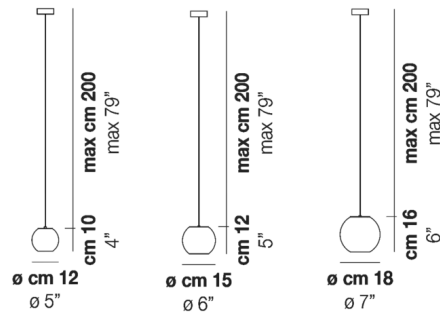

### Specifications

COLOR	Crystal
BODY FINISH	Satin Nickel
WATTAGE	60W
DIMMER	Standard 120V
DIMENSIONS	5"W x 4"H
BULB NOT INCLUDED	1 x JCD/G9/60W/120V Halogen
OTHER BULB OPTIONS	1 x JCD/G9/120V LED

### Technical Information

PRODUCT DIMENSIONS	Cord Length: 79"
--------------------	------------------

CLICK TO VIEW PRODUCT

Notes: