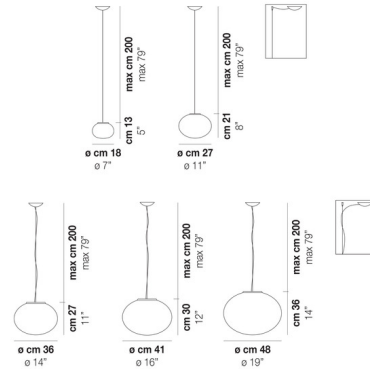

Description

The Lucciola Pendant, designed by Vetreria Vistosi's Historical Archive, features an oval-shaped mouth blown White satin glass diffuser with a Nickel finish. Perfect alone or group for a more dramatic effect.

Shown in nickel / white

Specifications

COLOR White
BODY FINISH Nickel
WATTAGE 40W
DIMMER Standard 120V
DIMENSIONS 7"W x 5"H
BULB NOT INCLUDED 1 x B10/Candelabra (E12)/40W/120V Incandescent

CLICK TO VIEW PRODUCT