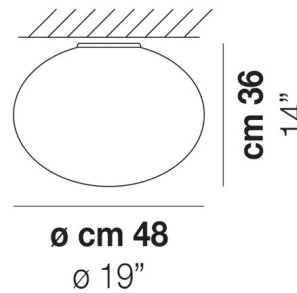

Specifications

COLOR	White
BODY FINISH	Nickel
WATTAGE	129W
DIMMER	Standard 120V
DIMENSIONS	19"W x 14"H
BULB NOT INCLUDED	3 x A19/Medium (E26)/43W/120V Incandescent

CLICK TO VIEW PRODUCT

Notes: