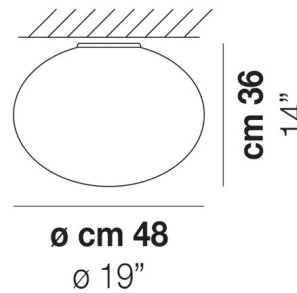

### Specifications

COLOR	White
BODY FINISH	Nickel
WATTAGE	129W
DIMMER	Standard 120V
DIMENSIONS	19"W x 14"H
BULB NOT INCLUDED	3 x A19/Medium (E26)/43W/120V Incandescent

CLICK TO VIEW PRODUCT

Notes: