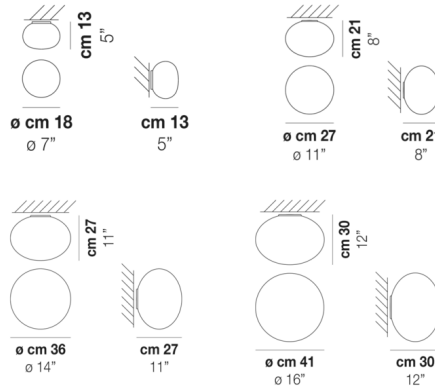

By Vistosi

Description

The Lucciola Wall / Ceiling Light features an oval-shaped, mouth blown white satin glass shade for a soft, serene aesthetic. The glass shade diffuses light to provide pleasant ambient illumination. May be mounted on wall or ceiling.

Shown in white / white satin

Specifications

COLOR	White Satin
BODY FINISH	White
WATTAGE	60W
DIMMER	Standard 120V
DIMENSIONS	14"W x 11"H
BULB NOT INCLUDED	1 x A19/Medium (E26)/60W/120V Incandescent
OTHER BULB OPTIONS	1 x A19/Medium (E26)/120V LED