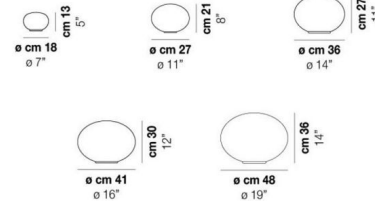

### Specifications

|                   |                                      |
|-------------------|--------------------------------------|
| COLOR             | White                                |
| BODY FINISH       | White                                |
| WATTAGE           | 5W                                   |
| DIMMER            | Not Included                         |
| DIMENSIONS        | 7"W x 5"H                            |
| BULB NOT INCLUDED | 1 x B11/Candelabra (E12)/5W/120V LED |