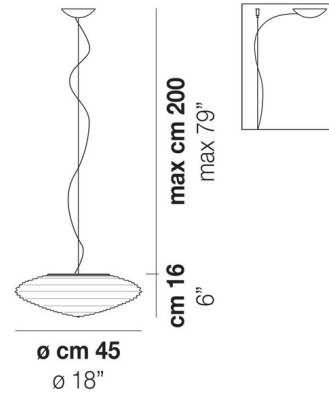

Description

Spirit Flat Pendant designed by Marco Acerbis, takes the shape of a diamond blown flat into Crystal glass. The folds are a result of a long process that creates a unique light reflection while concealing the light source. Nickel finish.

Shown in nickel / crystal

Specifications

COLOR Crystal
BODY FINISH Nickel
WATTAGE 86W
DIMMER Standard 120V
DIMENSIONS 53"L x 18"W x 6"H
BULB NOT INCLUDED 2 x A19/Medium (E26)/43W/120V Incandescent

CLICK TO VIEW PRODUCT