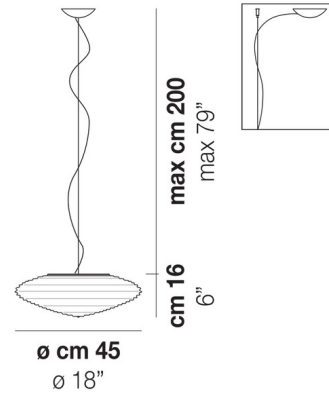

Lightology

lightology.com
866-954-4489
04-24-26

Project: _____

Company: _____

Location: _____ Fixture Type: _____

SPEC #: **VIS455642**

Approved On: _____ Approved By: _____

Spirit Flat Pendant By Vistosi

Description

Spirit Flat Pendant designed by Marco Acerbis, takes the shape of a diamond blown flat into Crystal glass. The folds are a result of a long process that creates a unique light reflection while concealing the light source. Nickel finish.

Shown in nickel / crystal

Specifications

COLOR	Crystal
BODY FINISH	Nickel
WATTAGE	86W
DIMMER	Standard 120V
DIMENSIONS	53"L x 18"W x 6"H
BULB NOT INCLUDED	2 x A19/Medium (E26)/43W/120V Incandescent

CLICK TO VIEW PRODUCT