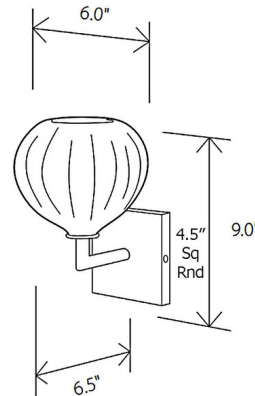

CLICK TO VIEW PRODUCT

Notes: