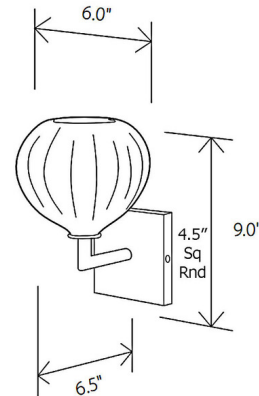

CLICK TO VIEW PRODUCT

Notes: