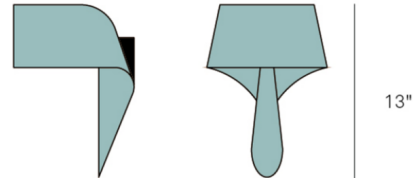

Shown in ivory white

8,7"

9"

### Specifications

COLOR	Ivory White
BODY FINISH	N/A
WATTAGE	5W
DIMMER	Standard 120V
DIMENSIONS	9"W x 13"H x 8.7"D
BULB NOT INCLUDED	1 x G16.5/Candelabra (E12)/5W/120V LED
COUNTRY OF ORIGIN	Spain

CLICK TO VIEW PRODUCT