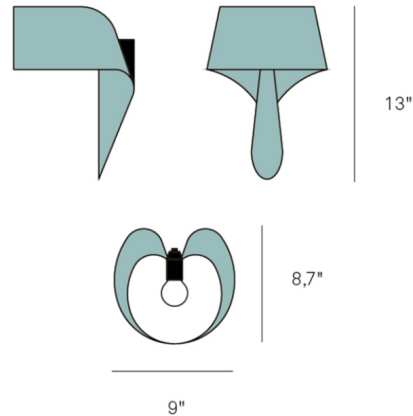

## Air Wall Sconce By LZF

### Description

The Air Wall Sconce is sublime, graceful and enchanting. Its shape exhibits the designer's characteristic penchant for imaginative three-dimensional forms. The Air lamp's pleats and folds work to create a unique wood veneer light, one whose character demonstrates balance with equanimity and restraint. Available in a variety of wood veneer finishes.

### Specifications

COLOR	Beech
BODY FINISH	N/A
WATTAGE	5W
DIMMER	Standard 120V
DIMENSIONS	9"W x 13"H x 8.7"D
BULB NOT INCLUDED	1 x G16.5/Candelabra (E12)/5W/120V LED
COUNTRY OF ORIGIN	Spain

CLICK TO VIEW PRODUCT