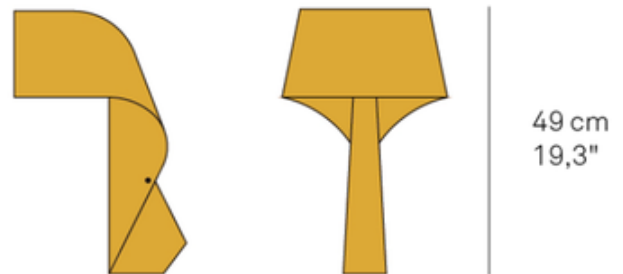

DESIGNER

Ray Power

BRAND

LZF

DESCRIPTION

The Air Table Lamp is sublime, graceful and enchanting. Its shape exhibits the designer's characteristic penchant for imaginative three-dimensional forms. The Air lamp's pleats and folds work to create a unique wood veneer light, one whose character demonstrates balance with equanimity and restraint. Dimming switch on cord.

SHADE COLOR	Orange Wood
BODY FINISH	N/A
WATTAGE	5W
DIMMER	Included
DIMENSIONS	10.6"W x 19.3"H x 11"D
BULB NOT INCLUDED	
LAMP	1 x G16.5/Candelabra (E12)/5W/120V LED

27 cm
10,6"

SPEC #

LZF455817

COMPANY

PROJECT