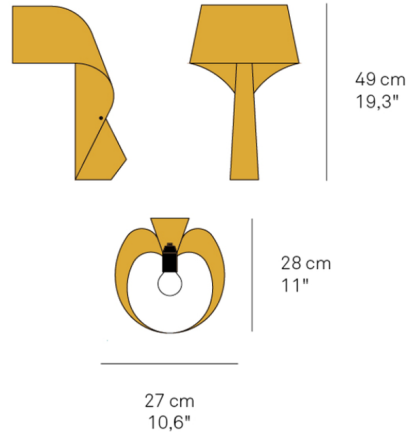

### Specifications

COLOR	Red
BODY FINISH	N/A
WATTAGE	5W
DIMMER	Included
DIMENSIONS	10.6"W x 19.3"H x 11"D
BULB NOT INCLUDED	1 x G16.5/Candelabra (E12)/5W/120V LED
COUNTRY OF ORIGIN	Spain

CLICK TO VIEW PRODUCT