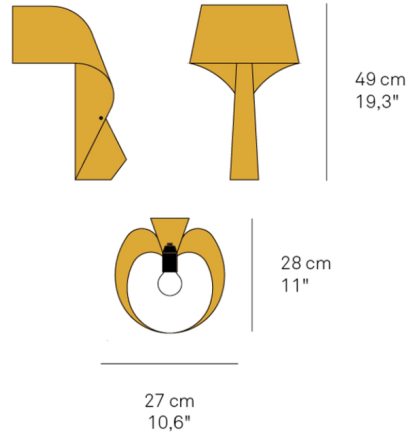

By LZF

Description

The Air Table Lamp is sublime, graceful and enchanting. Its shape exhibits the designer's characteristic penchant for imaginative three-dimensional forms. The Air lamp's pleats and folds work to create a unique wood veneer light, one whose character demonstrates balance with equanimity and restraint. Available in a variety of wood veneer finishes. Dimming switch on cord.

Shown in blue

Specifications

COLOR	Blue
BODY FINISH	N/A
WATTAGE	5W
DIMMER	Included
DIMENSIONS	10.6"W x 19.3"H x 11"D
BULB NOT INCLUDED	1 x G16.5/Candelabra (E12)/5W/120V LED
COUNTRY OF ORIGIN	Spain

Technical Information

PRODUCT DIMENSIONS	Cord Length: 52"
--------------------	------------------

CLICK TO VIEW PRODUCT

Notes: