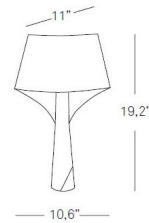

### Specifications

COLOR	Blue
BODY FINISH	N/A
WATTAGE	5W
DIMMER	Included
DIMENSIONS	10.6"W x 19.3"H x 11"D
BULB NOT INCLUDED	1 x G16.5/Candelabra (E12)/5W/120V LED
COUNTRY OF ORIGIN	Spain

### Technical Information

PRODUCT DIMENSIONS	Cord Length: 52"
--------------------	------------------

CLICK TO VIEW PRODUCT

Notes: