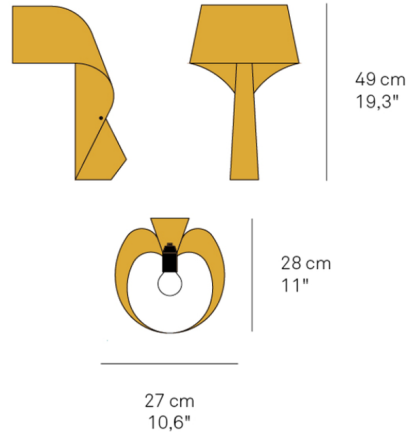

### Specifications

COLOR	Blue
BODY FINISH	N/A
WATTAGE	5W
DIMMER	Included
DIMENSIONS	10.6"W x 19.3"H x 11"D
BULB NOT INCLUDED	1 x G16.5/Candelabra (E12)/5W/120V LED
COUNTRY OF ORIGIN	Spain

### Technical Information

PRODUCT DIMENSIONS	Cord Length: 52"
--------------------	------------------

CLICK TO VIEW PRODUCT

Notes: