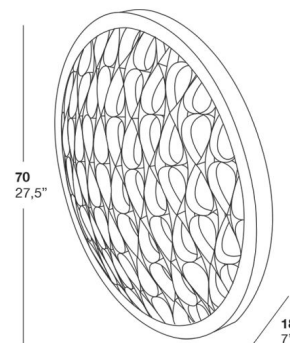

CLICK TO VIEW PRODUCT

Notes: