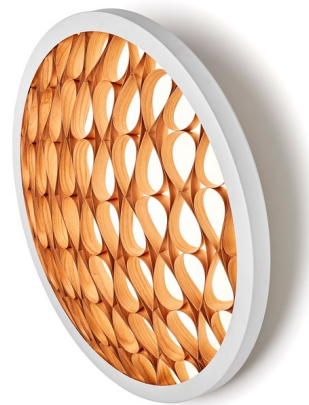

Lightology

lightology.com
866-954-4489
06-14-26

Project: _____

Company: _____

Location: _____ Fixture Type: _____

SPEC #: **LZF455841**

Approved On: _____ Approved By: _____

Cervantes Wall Light - Floor Model

By LZF

Description

The Cervantes Wall Light, designed by Burkhard Dammer, features intricate wood lattice work creating a striking concave effect over the acrylic diffuser that conceals the LED light source. Available in a Natural Cherry wood veneer finish with a Matte White frame. Dimmable via TRIAC/low-voltage electronic or 0-10V dimming. UL listed.

Specifications

COLOR	Natural Cherry
BODY FINISH	Matte White
WATTAGE	30W
DIMMER	0-10V
DIMENSIONS	27.5"W x 27.5"H x 7"D
INTEGRATED LED MODULE	1 x LED/30W/120V LED
COUNTRY OF ORIGIN	Spain

Technical Information

COLOR RENDERING	80 CRI
LAMP COLOR	3000K
LUMENS/WATT	45.00
LUMINOUS FLUX	1350 lumens

Shown in matte white / natural cherry