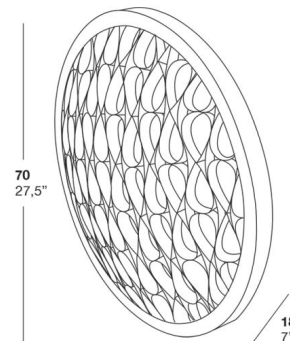

CLICK TO VIEW PRODUCT

Notes: