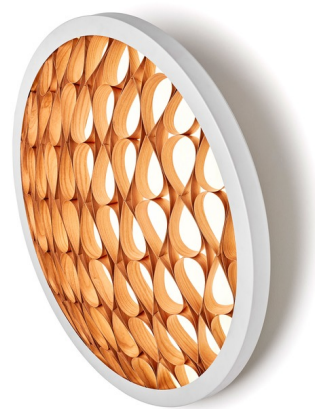

Lightology

lightology.com
866-954-4489
04-22-26

Project: _____

Company: _____

Location: _____ Fixture Type: _____

SPEC #: **LZF455841**

Approved On: _____ Approved By: _____

Cervantes Wall Light - Floor Model

By LZF

Description

The Cervantes Wall Light, designed by Burkhard Dammer, features intricate wood lattice work creating a striking concave effect over the acrylic diffuser that conceals the LED light source. Available in a Natural Cherry wood veneer finish with a Matte White frame. Dimmable via TRIAC/low-voltage electronic or 0-10V dimming. UL listed.

Specifications

COLOR . . . . . Natural Cherry
BODY FINISH . . . . . Matte White
WATTAGE 30W
DIMMER 0-10V
DIMENSIONS . . . . . 27.5"W x 27.5"H x 7"D
INTEGRATED LED MODULE . . . . . 1 x LED/30W/120V LED
COUNTRY OF ORIGIN . . . . . Spain

Technical Information

COLOR RENDERING . . . . . 80 CRI
LAMP COLOR 3000K
LUMENS/WATT 45.00
LUMINOUS FLUX . . . . . 1350 lumens

Shown in matte white / natural cherry