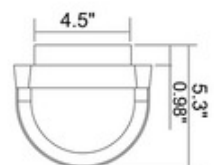

**BRAND**

Access

**DESCRIPTION**

The Bermuda Outdoor Bulkhead Wall Light features a ribbed frosted glass diffuser set behind sleek, sturdy aluminum bars. This marine grade fixture endures harsh conditions, making it suitable for a range of outdoor applications. All LED options are JA8-2016/Title 24 compliant, and the options that include E26 LED bulb(s) are Title 20 compliant. Note: the large 16.75 inch size is not available in the Black or White finishes.

*Shown in: Black / Frosted Glass*

<b>SHADE COLOR</b>	Frosted Glass
<b>BODY FINISH</b>	Black
<b>WATTAGE</b>	60W
<b>DIMMER</b>	Standard 120V
<b>DIMENSIONS</b>	7"W x 10.5"H x 5"D
<b>BULB NOT INCLUDED</b>	
<b>LAMP</b>	1 x A19/Medium (E26)/60W/120V Incandescent 1 x A19/Medium (E26)/120V LED

*Technical Information*

**PRODUCT DIMENSIONS** Backplate: Square, 4.75"W x 4.75"H x 0.5"D

**SPEC #** ACC455871

COMPANY	PROJECT	FIXTURE TYPE	APPROVED BY	DATE