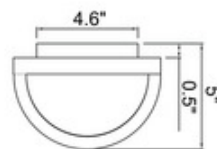

**BRAND**

Access

**DESCRIPTION**

The Bermuda Outdoor Bulkhead Wall Light features a ribbed frosted glass diffuser set behind sleek, sturdy aluminum bars. This marine grade fixture endures harsh conditions, making it suitable for a range of outdoor applications. All LED options are JA8-2016/Title 24 compliant, and the options that include E26 LED bulb(s) are Title 20 compliant. Note: the large 16.75 inch size is not available in the Black or White finishes.

*Shown in: Black / Frosted Glass*

<b>SHADE COLOR</b>	Frosted Glass
<b>BODY FINISH</b>	Black
<b>WATTAGE</b>	60W
<b>DIMMER</b>	Standard 120V
<b>DIMENSIONS</b>	7"W x 10.5"H x 5"D
<b>BULB NOT INCLUDED</b>	
<b>LAMP</b>	1 x A19/Medium (E26)/60W/120V Incandescent 1 x A19/Medium (E26)/120V LED

*Technical Information*

**PRODUCT DIMENSIONS** Backplate: Square, 4.75"W x 4.75"H x 0.5"D

**SPEC #** ACC455871

COMPANY	PROJECT	FIXTURE TYPE	APPROVED BY	DATE