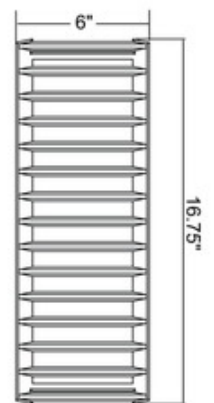

**BRAND**

Access

**DESCRIPTION**

The Bermuda Outdoor Bulkhead Wall Light features a ribbed frosted glass diffuser set behind sleek, sturdy aluminum bars. This marine grade fixture endures harsh conditions, making it suitable for a range of outdoor applications. All LED options are JA8-2016/Title 24 compliant, and the options that include E26 LED bulb(s) are Title 20 compliant. Note: the large 16.75 inch size is not available in the Black or White finishes.

*Shown in: Black / Frosted Glass*

<b>SHADE COLOR</b>	Frosted Glass
<b>BODY FINISH</b>	Black
<b>WATTAGE</b>	60W
<b>DIMMER</b>	Standard 120V
<b>DIMENSIONS</b>	7"W x 10.5"H x 5"D
<b>BULB NOT INCLUDED</b>	
<b>LAMP</b>	1 x A19/Medium (E26)/60W/120V Incandescent 1 x A19/Medium (E26)/120V LED

*Technical Information*

**PRODUCT DIMENSIONS** Backplate: Square, 4.75"W x 4.75"H x 0.5"D

**SPEC #** ACC455871

COMPANY	PROJECT	FIXTURE TYPE	APPROVED BY	DATE