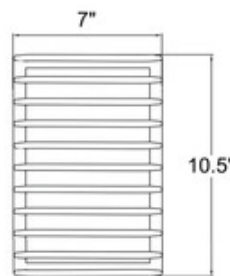

**BRAND**

Access

**DESCRIPTION**

The Bermuda Outdoor Bulkhead Wall Light features a ribbed frosted glass diffuser set behind sleek, sturdy aluminum bars. This marine grade fixture endures harsh conditions, making it suitable for a range of outdoor applications. All LED options are JA8-2016/Title 24 compliant, and the options that include E26 LED bulb(s) are Title 20 compliant. Note: the large 16.75 inch size is not available in the Black or White finishes.

*Shown in: Black / Frosted Glass*

<b>SHADE COLOR</b>	Frosted Glass
<b>BODY FINISH</b>	Black
<b>WATTAGE</b>	60W
<b>DIMMER</b>	Standard 120V
<b>DIMENSIONS</b>	7"W x 10.5"H x 5"D
<b>BULB NOT INCLUDED</b>	
<b>LAMP</b>	1 x A19/Medium (E26)/60W/120V Incandescent 1 x A19/Medium (E26)/120V LED

*Technical Information*

**PRODUCT DIMENSIONS** Backplate: Square, 4.75"W x 4.75"H x 0.5"D

**SPEC #** ACC455871

COMPANY	PROJECT	FIXTURE TYPE	APPROVED BY	DATE