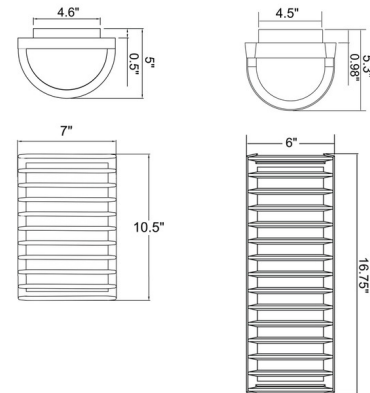

By Access

Description

The Bermuda Outdoor Bulkhead Wall Light features a ribbed frosted glass diffuser set behind sleek, sturdy aluminum bars. This marine grade fixture endures harsh conditions, making it suitable for a range of outdoor applications. All LED options are JA8-2016/Title 24 compliant, and the options that include E26 LED bulb(s) are Title 20 compliant. Suitable for commercial or residential use. Note: the large 16.75 inch size is not available in the Black or White finishes.

Specifications

COLOR Frosted Glass
 BODY FINISH Bronze
 WATTAGE 10W
 DIMMER Low Voltage Electronic
 DIMENSIONS 7"W x 10.5"H x 5"D
 BULB INCLUDED 1 x A19/Medium (E26)/10W/120V LED
 COUNTRY OF ORIGIN China

Technical Information

PRODUCT DIMENSIONS Backplate: Square, 4.75"W x 4.75"H x 0.5"D
 COLOR RENDERING 80 CRI
 LAMP COLOR 3000K
 LUMENS/WATT 80.00
 LUMINOUS FLUX 800 lumens

Shown in bronze / frosted glass