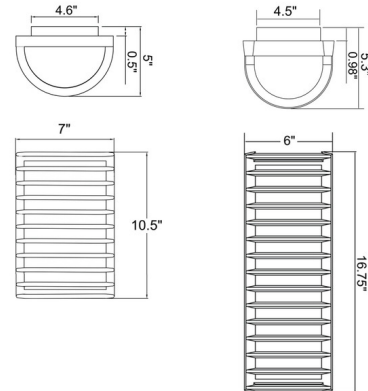

Shown in bronze / frosted glass

Notes:

CLICK TO VIEW PRODUCT