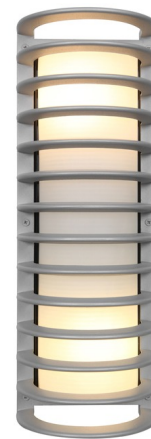

Lightology

lightology.com
866-954-4489
07-09-26

Project: _____
 Company: _____
 Location: _____ Fixture Type: _____
 SPEC #: **ACC455884**
 Approved On: _____ Approved By: _____

Bermuda Outdoor Bulkhead Wall Light

By Access

Description

The Bermuda Outdoor Bulkhead Wall Light features a ribbed frosted glass diffuser set behind sleek, sturdy aluminum bars. This marine grade fixture endures harsh conditions, making it suitable for a range of outdoor applications. All LED options are JA8-2016/Title 24 compliant, and the options that include E26 LED bulb(s) are Title 20 compliant. Suitable for commercial or residential use. Note: the large 16.75 inch size is not available in the Black or White finishes.

Specifications

COLOR Frosted Glass
 BODY FINISH Satin
 WATTAGE 20W
 DIMMER Low Voltage Electronic
 DIMENSIONS 6"W x 16.75"H x 5.3"D
 BULB INCLUDED 2 x A19/Medium (E26)/10W/120V LED
 COUNTRY OF ORIGIN China

Technical Information

PRODUCT DIMENSIONS Backplate: Rectangle, 4.5"W x 7"H x 0.5"D
 COLOR RENDERING 90 CRI
 LAMP COLOR 3000K
 LUMENS/WATT 160.00
 LUMINOUS FLUX 1600 lumens

Shown in satin / frosted glass