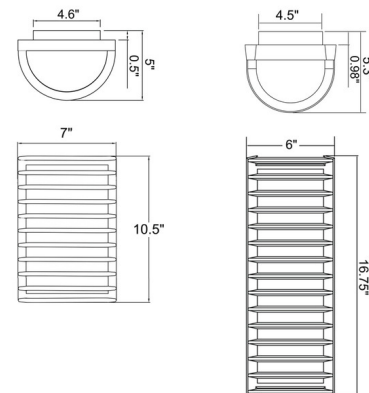

By Access

Description

The Bermuda Outdoor Bulkhead Wall Light features a ribbed frosted glass diffuser set behind sleek, sturdy aluminum bars. This marine grade fixture endures harsh conditions, making it suitable for a range of outdoor applications. All LED options are JA8-2016/Title 24 compliant, and the options that include E26 LED bulb(s) are Title 20 compliant. Suitable for commercial or residential use. Note: the large 16.75 inch size is not available in the Black or White finishes.

Specifications

COLOR Frosted Glass
 BODY FINISH Satin
 WATTAGE 20W
 DIMMER Low Voltage Electronic
 DIMENSIONS 6"W x 16.75"H x 5.3"D
 BULB INCLUDED 2 x A19/Medium (E26)/10W/120V LED
 COUNTRY OF ORIGIN China

Technical Information

PRODUCT DIMENSIONS Backplate: Rectangle, 4.5"W x 7"H x 0.5"D
 COLOR RENDERING 90 CRI
 LAMP COLOR 3000K
 LUMENS/WATT 160.00
 LUMINOUS FLUX 1600 lumens

Shown in satin / frosted glass