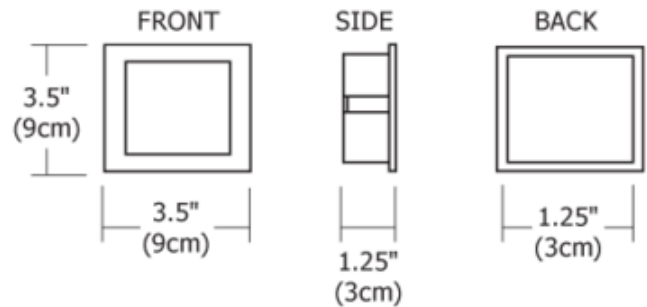

**BRAND**

Raise Lighting

**DESCRIPTION**

Frame Wall Recessed fixture is perfect for furniture, wall and mirror installations. The fixture features a silver finish with a frost white diffuser. The Frame Kit includes the fixture, new construction housing, plaster screen, electronic transformer and one 20 watt 12 volt JC G4 halogen lamp. General light distribution. ETL listed. ADA compliant.

<b>SHADE COLOR</b>	Frosted
<b>BODY FINISH</b>	Silver
<b>WATTAGE</b>	20W
<b>DIMMER</b>	Low Voltage Electronic
<b>DIMENSIONS</b>	3.5"W x 3.5"H x 1.25"D
<b>BULB NOT INCLUDED</b>	
<b>LAMP</b>	1 x JC/G4 (bipin)/20W/12V Halogen