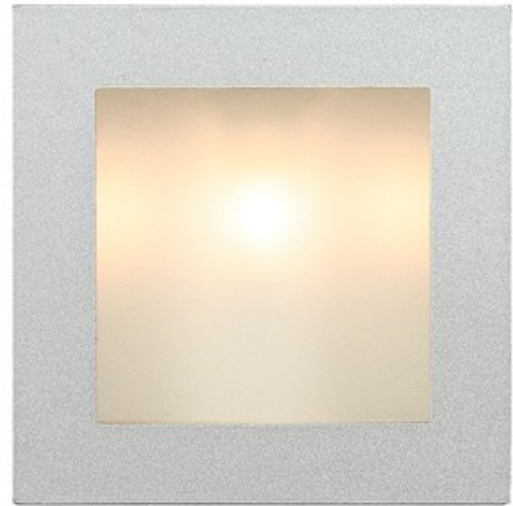

**BRAND**

Raise Lighting

**DESCRIPTION**

Frame Wall Recessed fixture is perfect for furniture, wall and mirror installations. The fixture features a silver finish with a frost white diffuser. The Frame Kit includes the fixture, new construction housing, plaster screen, electronic transformer and one 20 watt 12 volt JC G4 halogen lamp. General light distribution. ETL listed. ADA compliant.

<b>SHADE COLOR</b>	Frosted
<b>BODY FINISH</b>	Silver
<b>WATTAGE</b>	20W
<b>DIMMER</b>	Low Voltage Electronic
<b>DIMENSIONS</b>	3.5"W x 3.5"H x 1.25"D
<b>BULB NOT INCLUDED</b>	
<b>LAMP</b>	1 x JC/G4 (bipin)/20W/12V Halogen