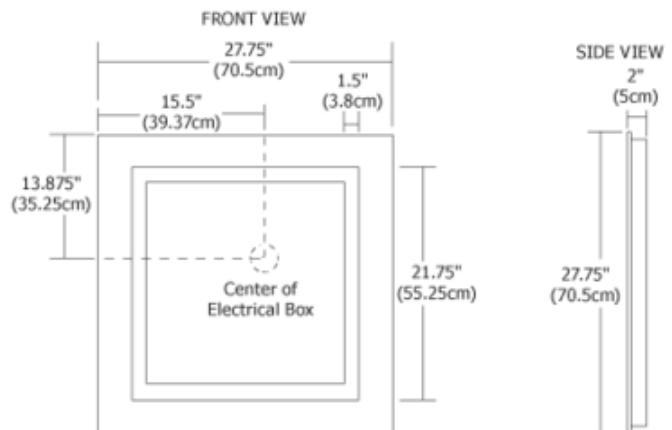

# Plaza Small Non-Dim Mirror

**Description:**

Plaza surface mounted mirror features four integral fluorescent lamps set behind an inset border of frosted glass. Includes four 55 Watt, 3000K, 82CRI, T5 2G11 compact fluorescent lamps. Add mirror defogger (DF-RD15) to remove condensation, sold separately. Energy Star rated. ADA compliant. ETL listed. 27.75 inch width x 27.75 inch height x 2 inch depth.

Shown in: Mirror / Frosted

List Price: \$875.00  
 Our Price: \$525.00

Shade Color: Frosted  
 Body Finish: Mirror  
 Lamp: 4 x T5/2G11/55W/120V Compact Fluorescent  
 Wattage: 220W  
 Dimmer: Not Dimmable  
 Dimensions: 27.75"H x 27.75"W x 2"D