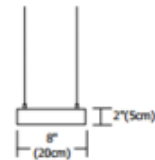

Product Number: EDG45630			
Company:		Fixture Type:	Date: Apr 23, 2018
Project:		Approved By: