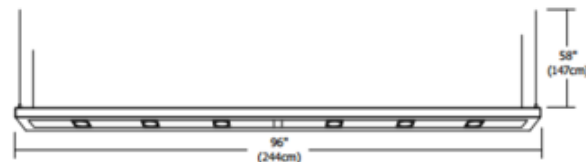

Product Number: EDG45630			
Company:		Fixture Type:	Date: Apr 23, 2018
Project:		Approved By: