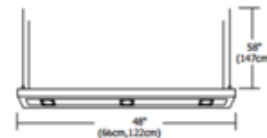

**BRAND** PureEdge Lighting

**DESCRIPTION**

Lyra Halogen Linear Suspension is constructed of extruded aluminum alloy in Satin Aluminum finish. Combining T5 fluorescent for general lighting and MR16 halogen lamps for accent lighting, Lyra is ideal for commercial, kitchen or contemporary dining applications. White diffusers soften fluorescent lights and diffusing lenses with eggcrate louvers prevent glare from MR16 lamps. Includes two/four 39 watt, 120 volt 3500K T5HO linear mini bi-pin fluorescent lamps with non-dimmable electronic ballast, and requires three/six 50 watt, 12 volt GU5.3 MR16 halogen lamps, sold separately. MR16 lamp holders are adjustable on the vertical and horizontal axis. Includes 58 inch length of field adjustable mounting cable and the clear electrical cable is capable of separate switching between fluorescent and halogen light sources. ETL listed.

*Technical Information*

<b>LAMP COLOR</b>	3500 K
<b>PRODUCT DIMENSIONS</b>	Max Overall Height: 60"

**PRODUCT NUMBER** EDG45630

COMPANY	PROJECT	FIXTURE TYPE	APPROVED BY	DATE