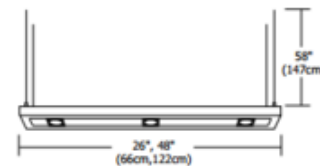

Product Number: EDG45630			
Company:		Fixture Type:	Date: Apr 23, 2018
Project:		Approved By: