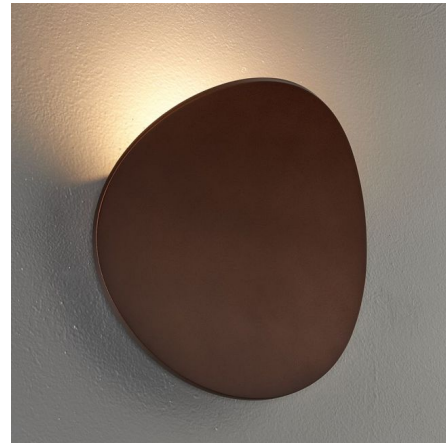

Lightology

lightology.com
866-954-4489
07-09-26

Project: _____

Company: _____

Location: _____ Fixture Type: _____

SPEC #: **BRC456341**

Approved On: _____ Approved By: _____

Lunaro Wall Sconce

By Bruck

Description

The Lunaro Wall Light is made of molded aluminum with an organic shape which creates a modern look and provides a warm glow on the wall either up or down with an indirect light source.

Shown in bronze

Specifications

COLOR	N/A
BODY FINISH	Bronze
WATTAGE	21W
DIMMER	Low Voltage Electronic
DIMENSIONS	8.13"W x 8.13"H x 4"D
INTEGRATED LED MODULE	1 x LED/21W/120V LED

Technical Information

LAMP LIFE	39000 hours
COLOR RENDERING	90 CRI
LAMP COLOR	3000K
LUMENS/WATT	61.90
LUMINOUS FLUX	1300 lumens