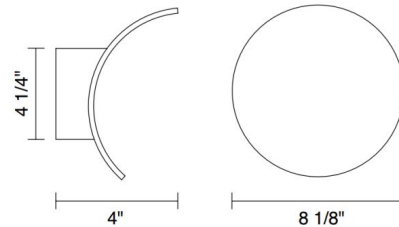

Shown in bronze

Specifications

COLOR	N/A
BODY FINISH	Bronze
WATTAGE	21W
DIMMER	Low Voltage Electronic
DIMENSIONS	8.13"W x 8.13"H x 4"D
INTEGRATED LED MODULE	1 x LED/21W/120V LED

Technical Information

LAMP LIFE	39000 hours
COLOR RENDERING	90 CRI
LAMP COLOR	3000K
LUMENS/WATT	61.90
LUMINOUS FLUX	1300 lumens